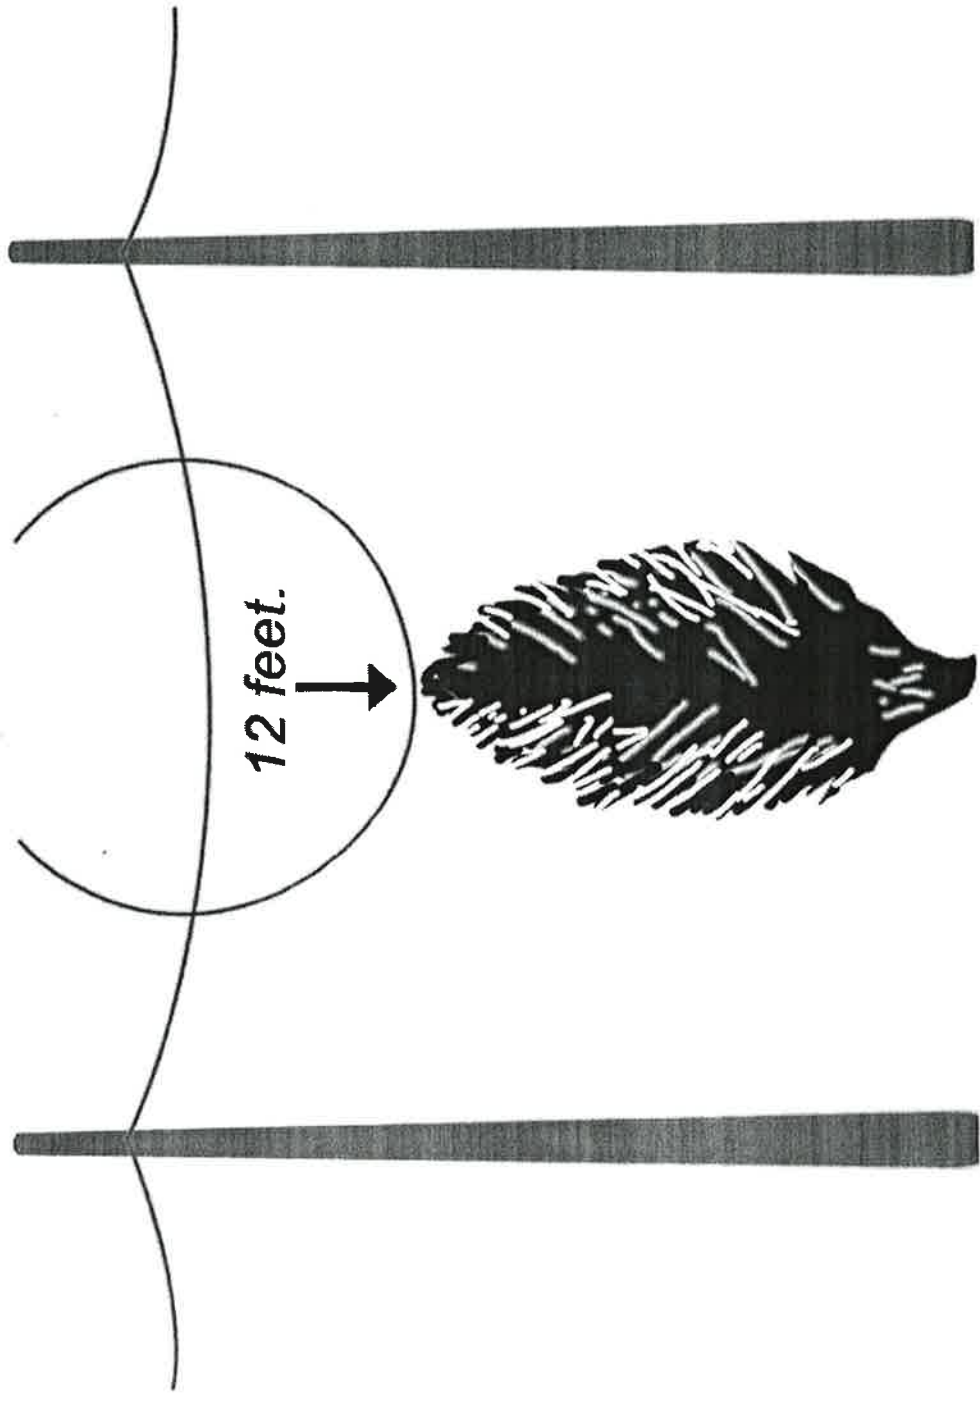

4 years Clearance
or 12 feet.

ALL-STATE LEGAL®
EXHIBIT
JL-4

After Crown Reduction Trimming