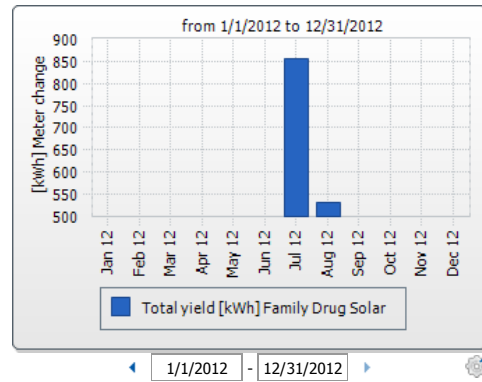

Configuration

User Info/Logout

Plant overview Page Configuration Help

Date:
8/6/2012

Energy:
15,248.54 kWh

CO2 avoided:
10,673.98 kg

Reimbursement:
€ 6,558.40

Change the date for the complete page: