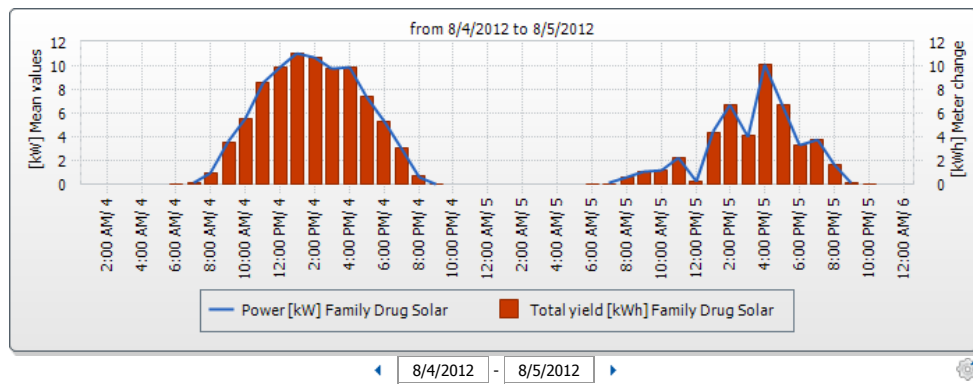

Configuration

User Info/Logout

Plant overview Page Configuration Help

Date:
8/6/2012

Energy:
15,248.54 kWh

CO2 avoided:
10,673.98 kg

Reimbursement:
€ 6,558.40

Change the date for the complete page: